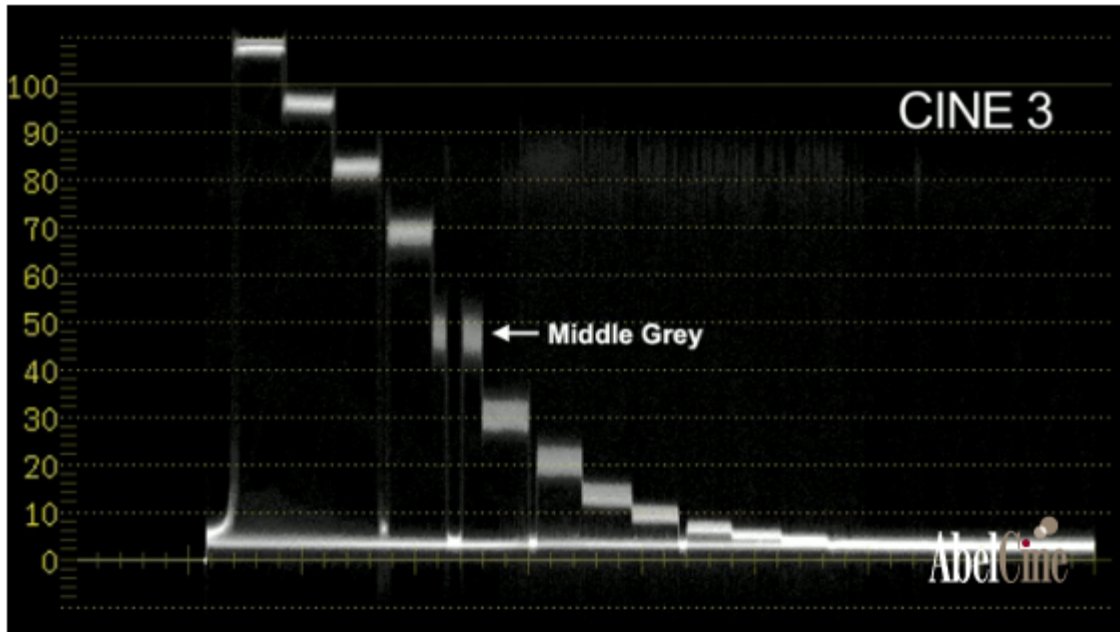

Sony PMW-F3 Gamma Curves

Standard gamma. 11-12 stops of range. Middle grey 50%. +4 / -6

High contrast day, bright sunny, up to 109. Middle grey 40%.

Same as Cine 1 but legal value clipped at 100.

Middle of road gamma curve

Good in low light scenario