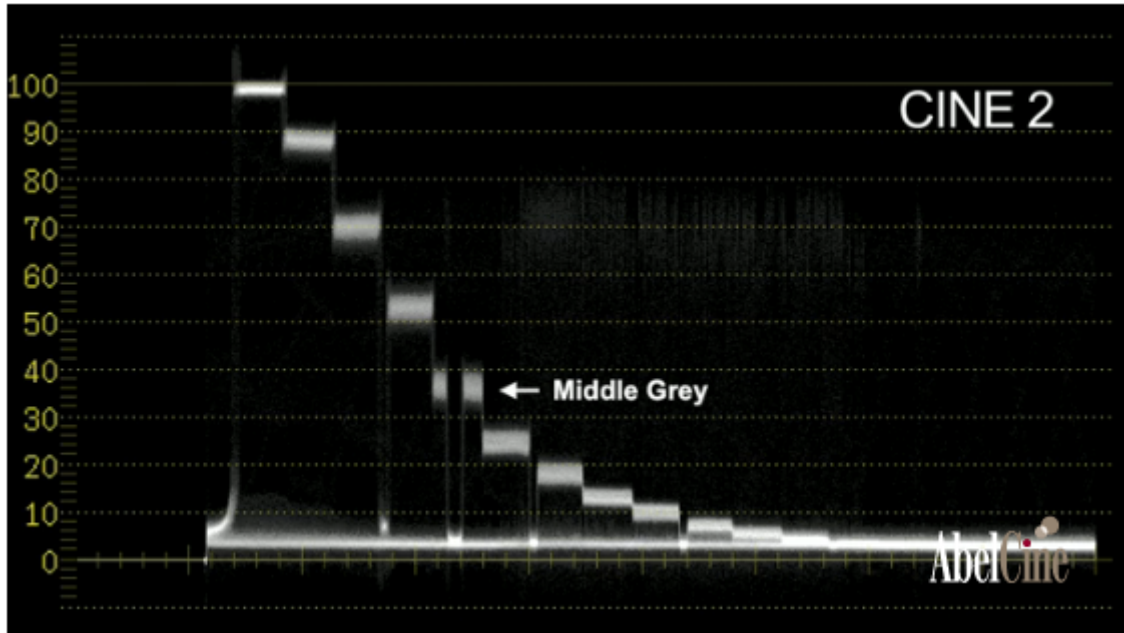

Sony PMW-F3 Gamma Curves

Standard gamma. 11-12 stops of range. Middle grey 50%. +4 / -6

High contrast day, bright sunny, up to 109. Middle grey 40%.

Same as Cine 1 but legal value clipped at 100.

Middle of road gamma curve

Good in low light scenario