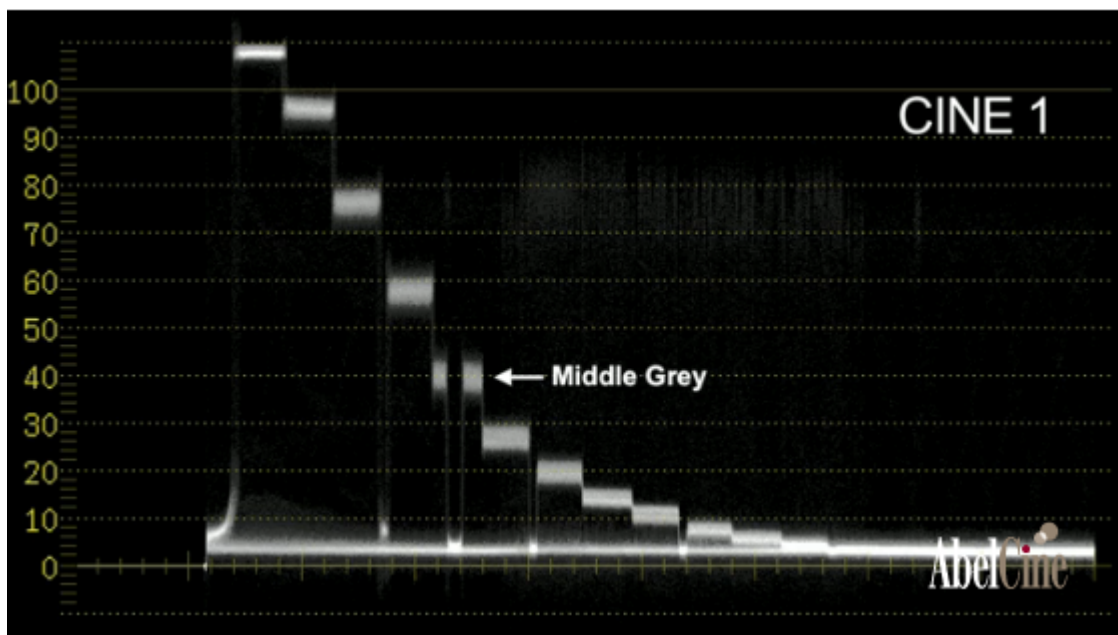

Sony PMW-F3 Gamma Curves

Standard gamma. 11-12 stops of range. Middle grey 50%. +4 / -6

High contrast day, bright sunny, up to 109. Middle grey 40%.

Same as Cine 1 but legal value clipped at 100.

Middle of road gamma curve

Good in low light scenario