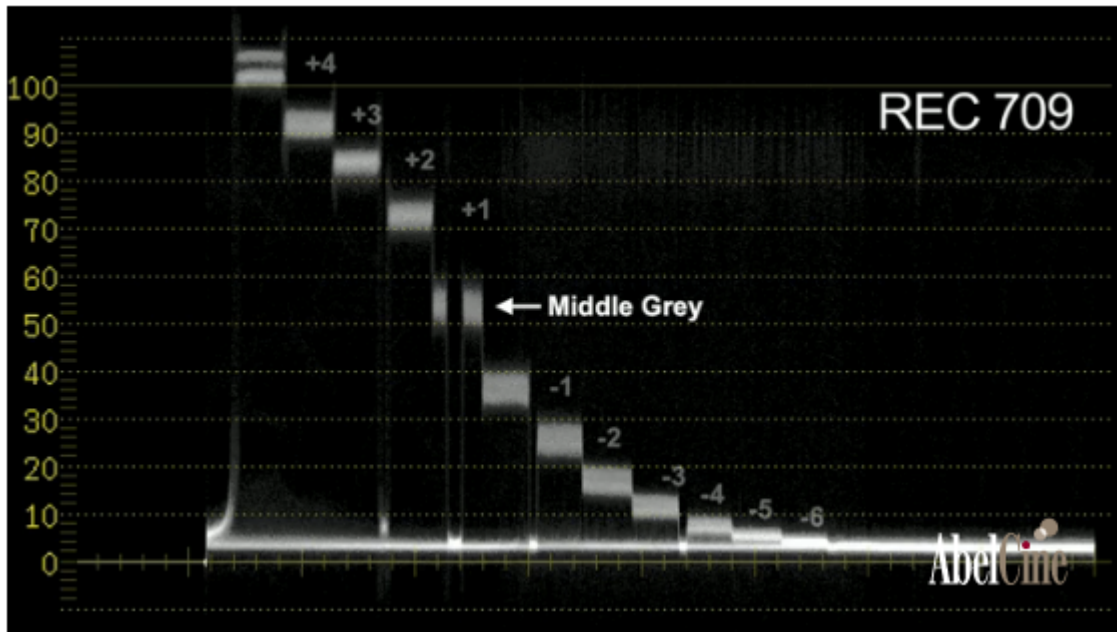

Sony PMW-F3 Gamma Curves

Standard gamma. 11-12 stops of range. Middle grey 50%. +4 / -6

High contrast day, bright sunny, up to 109. Middle grey 40%.

Same as Cine 1 but legal value clipped at 100.

Middle of road gamma curve

Good in low light scenario