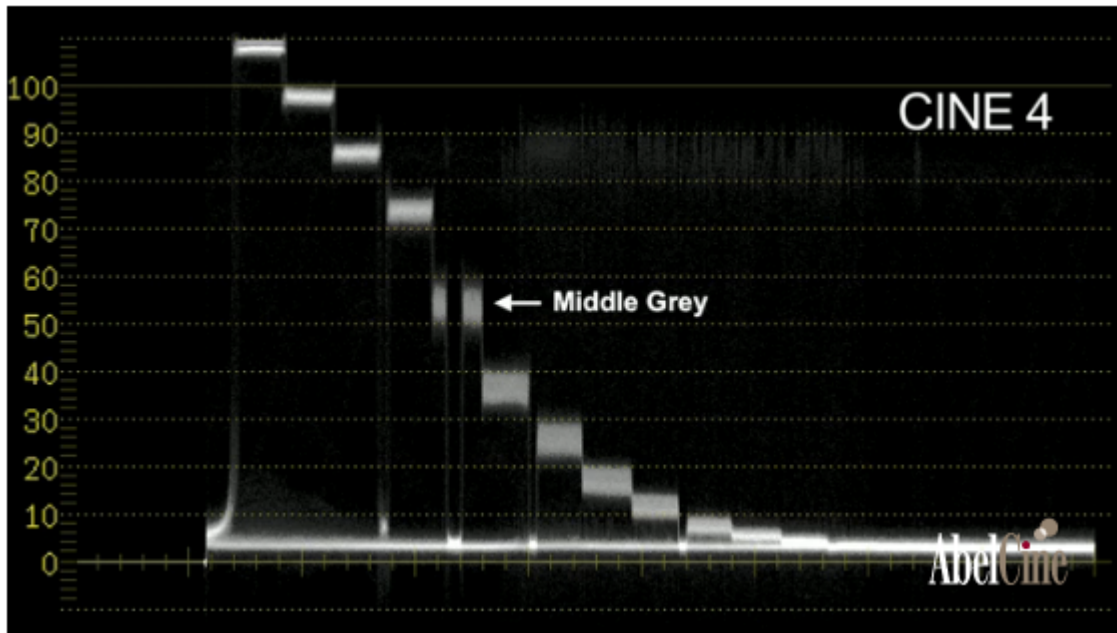

Sony PMW-F3 Gamma Curves

Standard gamma. 11-12 stops of range. Middle grey 50%. +4 / -6

High contrast day, bright sunny, up to 109. Middle grey 40%.

Same as Cine 1 but legal value clipped at 100.

Middle of road gamma curve

Good in low light scenario